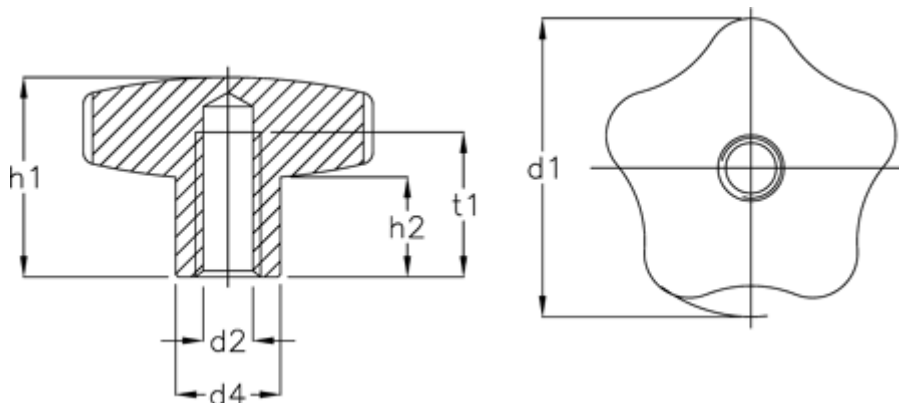

Article number: 20545475

Description: E+G Hand knob GN 5336-70-M 12-E-MT

## Measures

---

d1	= 70
d2	= M12
d4	= 26
H1	= 46
H2	= 23.0
t1 min.	= 28